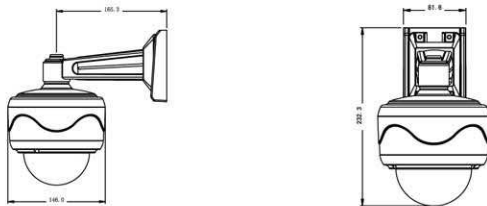

## Technical Specifications

<b>Product Model</b>	ZKMD 372: 1 megapixel, Day & Night
<b>Product Name</b>	Megapixel CMOS IR Dome IP camera
<b>Camera Performance</b>	
<b>Image Sensor</b>	1/3" megapixel WDR progressive CMOS
<b>Image Resolution</b>	1280*720
<b>Minimum Illumination</b>	0.1 Lux (IR off), 0 Lux (IR on)
<b>Day/Night Mode</b>	Automatically IR-cut filter
<b>Lens Type</b>	4-9mm varifocal lens
<b>IR Distance</b>	60° projection angle, 15~20 meters valid
<b>Video</b>	
<b>Video Compression</b>	H.264 main profile level 3
<b>Video Resolution</b>	Main stream: 1280*720 Secondary stream: 320*240
<b>Video Frame Rate</b>	1~25 frame settable
<b>Image settings</b>	Brightness, contrast, saturation, color, up/down, left/right, WDR on/off
<b>Audio</b>	
<b>Audio Streaming</b>	Two-way
<b>Audio Compression</b>	G.726/G.711
<b>Audio Input</b>	1 channel line/Mic input
<b>Audio Output</b>	1 channel line output
<b>Network</b>	
<b>Security</b>	Multi-level users access with password protection
<b>Network Interface</b>	10Base-T/100Base-TX Ethernet interface WIFI 802.11b/g/n wireless network (optional)
<b>Supported Protocol</b>	TCP/IP, HTTP, UDP, ARP, SMTP, FTP, DHCP, DNS, DDNS, NTP, UPNP, RTSP/RTCP/RTP

## Product dimension figure

(Remark: all the dimensions are in mm)