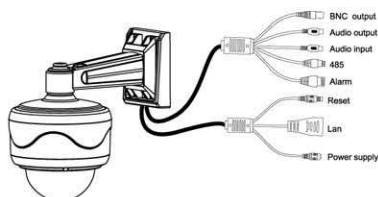

Interface figure