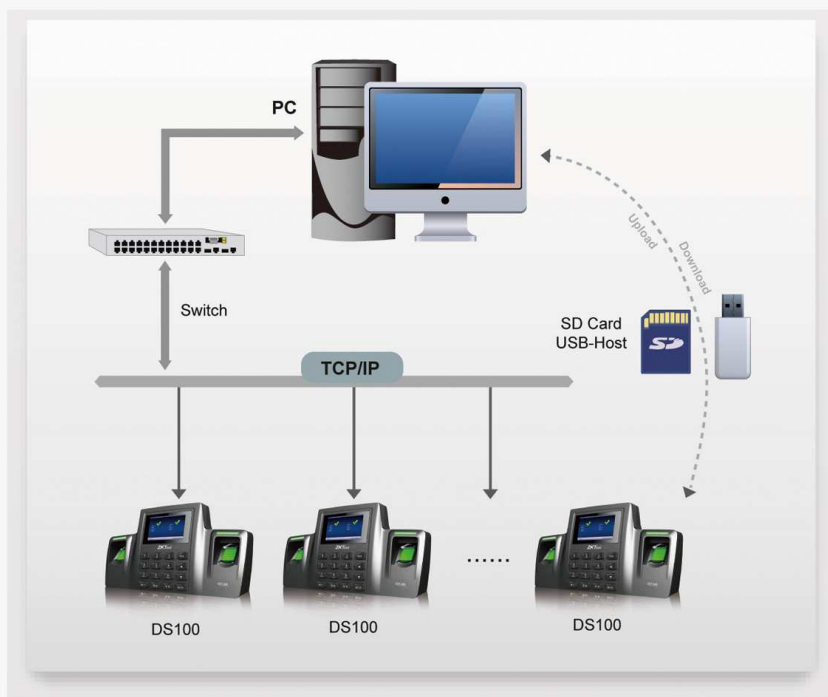

Configuration:

ZKTeco Inc.

ZK Mansion, Wuhe Rd, Gangtuo, Bantian, Buji Town, Longgang District, Shenzhen China 518129 Tel: +86-755-8960 2345/46/47/48 Fax: +86-755-8960 2675 www.zkteco.com

Global Service Hotline:
USA: + 1 732-412-6007
EU: +34 916532891
Brazil: +55 11-5082-4315
Thailand: +66-29144238
Mexico: +52-55-52078969
South Africa: +27 12 259 1047
Dubai: +971 4 6091 310
India: +91-0124-2623170
Indonesia: +62 21 2921 8949

Brochure Download