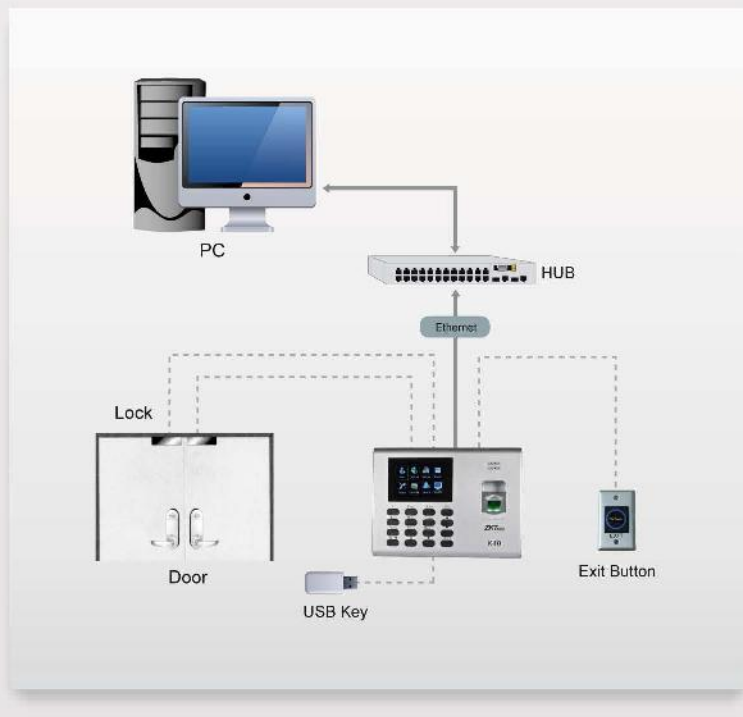

You can use Excel; you can be an excellent Workforce Management Manager!

K40 SSR Fingerprint Time Attendance Terminal

Introduction

K40 is a 2.8-inch TFT screen Time Attendance & Simple Access Control Terminal. It has interfaces for third party electric lock and exit button. TCP/IP and USB Host make data management extremely easy. Most importantly, the built-in backup battery can eliminate the trouble of power-failure. With elegant appearance and reliable quality, you can get the best from it.

Features:

- TCP/IP, USB -host
- Built-in battery
- Simple access control or external bell
- Multi languages
- SSR report in excel forms

Configuration:

Specifications:

Fingerprint Capacity	3 000
ID Card Capacity	3 000 (Optional)
Record Capacity	100,000
Display	2.8-inch TFT Screen
Communication	TCP/IP, USB Host
Standard Functions	Work Code, SMS, DST, Self-Service Query, Automatic Status Switch, Scheduled-bell, T9 Input, 9 Digit User ID, Built-in Battery, Simple Access Control or External Bell
Optional Functions	ID/Mifare
Software	ZKTime5.0
Power Supply	DC 12V 1.5A
Verification Speed	≤0.5 Sec.
Operating Temp.	0°C - 45°C
Operating Humidity	20%-80%
Dimension	184*136*37.6(Length*Width*Thickness)